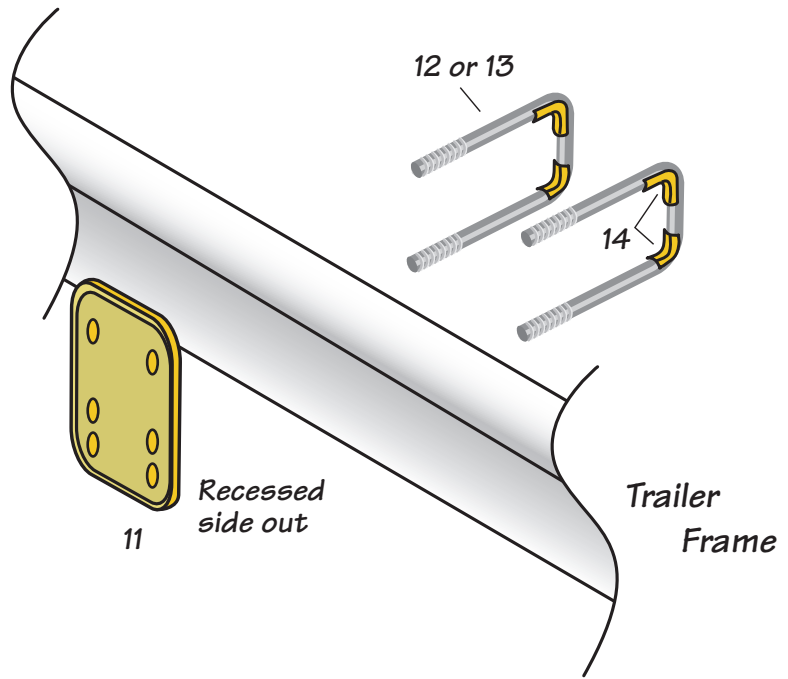

Hull Sav'r

60" Shock Absorbing Boat Guide Installation Instructions

Part #86063

Parts List

#	Part #	Description	Qty
1	48086	60" Guide Assembly	2
2	10526	Flat Washer #10	8
3	10595	Screw 10x3/4"	8
4	44058	Vertical Side Guide	4
5	10623	Lock Nut 3/8"	32
6	10502	Flat Washer 3/8"	32
7	48362	PVC Guide Damper	4
8	48363	End Cap small 2x2	4
9	44049	Horizontal Side Guide	4
10	83073	U-Bolt 3/8 x 2.19 x 3.5	8
11	48365	Side Mount Damper	4
12	83074	U-Bolt 3/8 x 3.19 x 3.75	8
13	83075	U-Bolt 3/8 x 4.19 x 3.75	8
14	48360	U-Bolt Protector	16