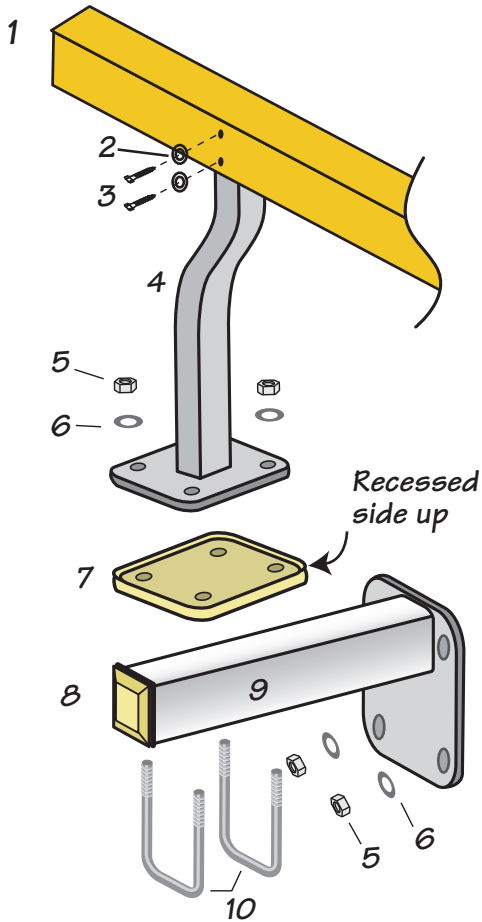

Hull Sav'r

60" Shock Absorbing Boat Guide Installation Instructions

Part #86063

Parts List

#	Part #	Description	Qty
1	48086	60" Guide Assembly	2
2	10526	Flat Washer #10	8
3	10595	Screw 10x3/4"	8
4	44058	Vertical Side Guide	4
5	10623	Lock Nut 3/8"	32
6	10502	Flat Washer 3/8"	32
7	48362	PVC Guide Damper	4
8	48363	End Cap small 2x2	4
9	44049	Horizontal Side Guide	4
10	83073	U-Bolt 3/8 x 2.19 x 3.5	8
11	48365	Side Mount Damper	4
12	83074	U-Bolt 3/8 x 3.19 x 3.75	8
13	83075	U-Bolt 3/8 x 4.19 x 3.75	8
14	48360	U-Bolt Protector	16