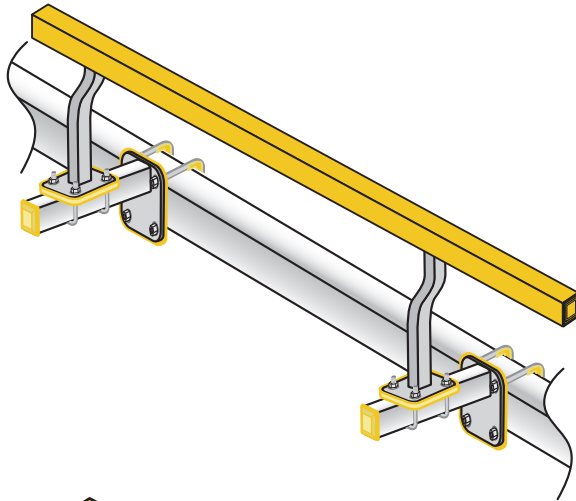

Hull Sav'r

60" Shock Absorbing Boat Guide Installation Instructions

Part #86063

Parts List

#	Part #	Description	Qty
1	48086	60" Guide Assembly	2
2	10526	Flat Washer #10	8
3	10595	Screw 10x3/4"	8
4	44058	Vertical Side Guide	4
5	10623	Lock Nut 3/8"	32
6	10502	Flat Washer 3/8"	32
7	48362	PVC Guide Damper	4
8	48363	End Cap small 2x2	4
9	44049	Horizontal Side Guide	4
10	83073	U-Bolt 3/8 x 2.19 x 3.5	8
11	48365	Side Mount Damper	4
12	83074	U-Bolt 3/8 x 3.19 x 3.75	8
13	83075	U-Bolt 3/8 x 4.19 x 3.75	8
14	48360	U-Bolt Protector	16