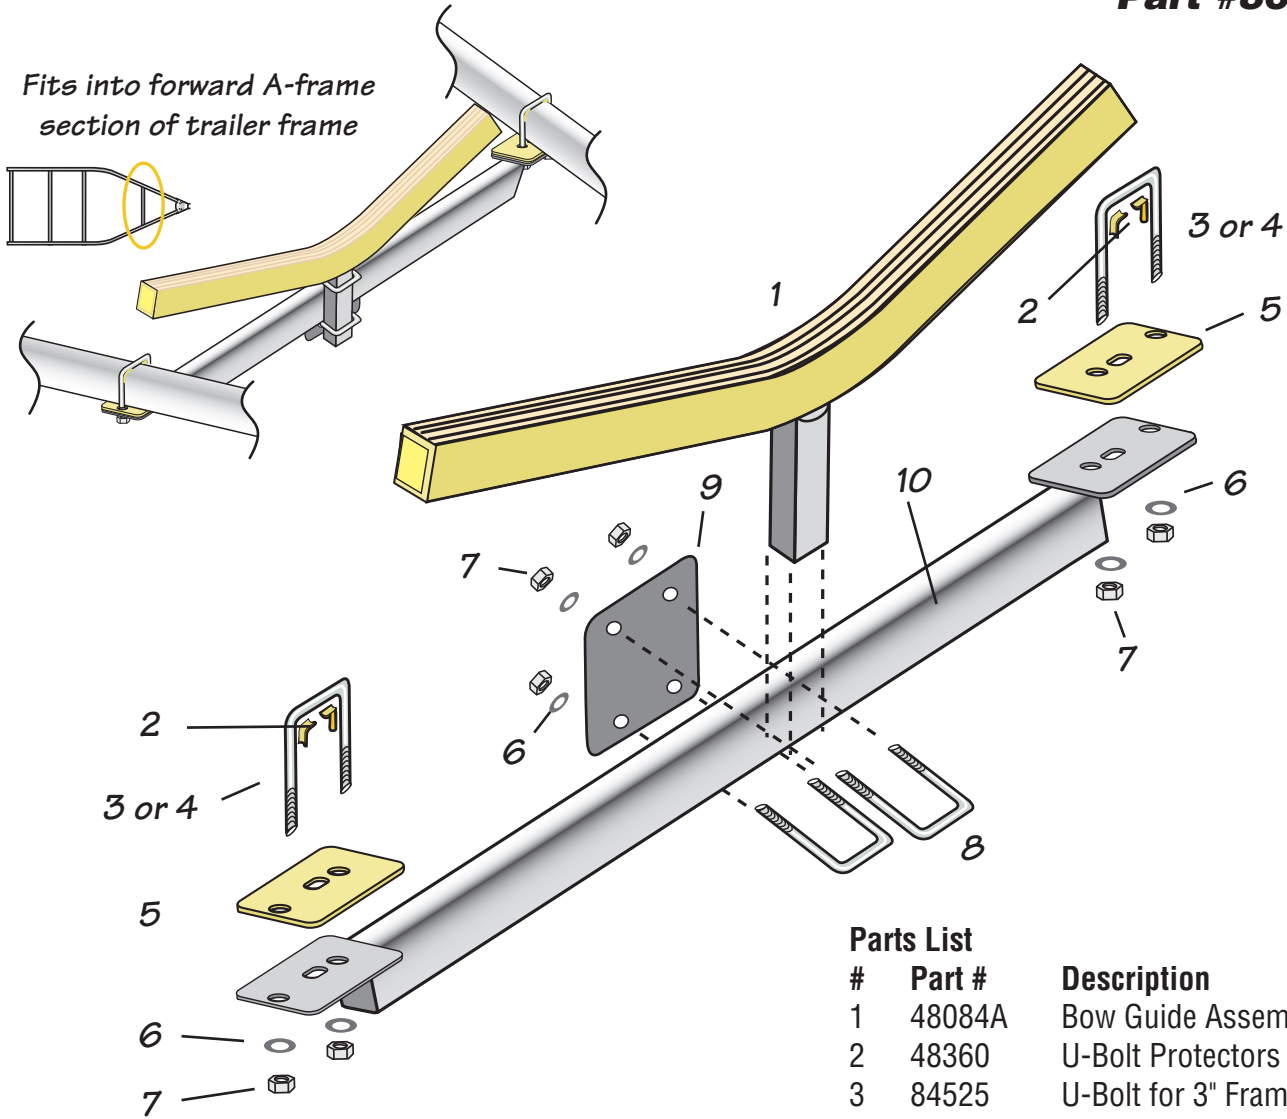

Hull Sav'r

Bow Guide Assembly Instructions

Part #86161

Fits into forward A-frame section of trailer frame

Assembled Side View

Parts List

#	Part #	Description	Qty
1	48084A	Bow Guide Assembly	1
2	48360	U-Bolt Protectors	4
3	84525	U-Bolt for 3" Frames (1/2" x 2.63" x 5-1/4")	2
4	84526	U-Bolt for 4" Frames (1/2" x 3.56" x 5-1/4")	2
5	48361	Protector Guide	2
6	10573	Washers 1/2"	8
7	10625	Loc Nuts 1/2"	8
8	84410Z	U-Bolts 1/2" x 2" x 5-1/4"	2
9	48087	Guide Backing Plate	1
10	43760	Bow Guide Support	1