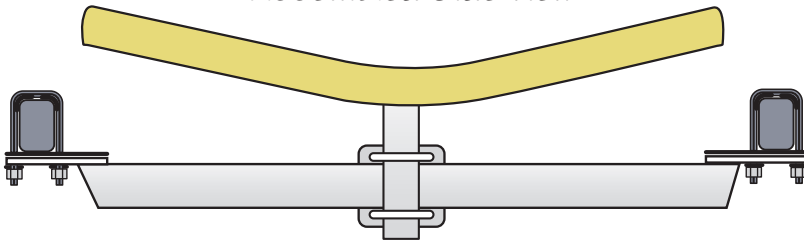

Hull Sav'r

Bow Guide Assembly Instructions

Part #86161

Fits into forward A-frame section of trailer frame

Assembled Side View

Parts List

#	Part #	Description	Qty
1	48084A	Bow Guide Assembly	1
2	48360	U-Bolt Protectors	4
3	84525	U-Bolt for 3" Frames (1/2" x 2.63" x 5-1/4")	2
4	84526	U-Bolt for 4" Frames (1/2" x 3.56" x 5-1/4")	2
5	48361	Protector Guide	2
6	10573	Washers 1/2"	8
7	10625	Loc Nuts 1/2"	8
8	84410Z	U-Bolts 1/2" x 2" x 5-1/4"	2
9	48087	Guide Backing Plate	1
10	43760	Bow Guide Support	1